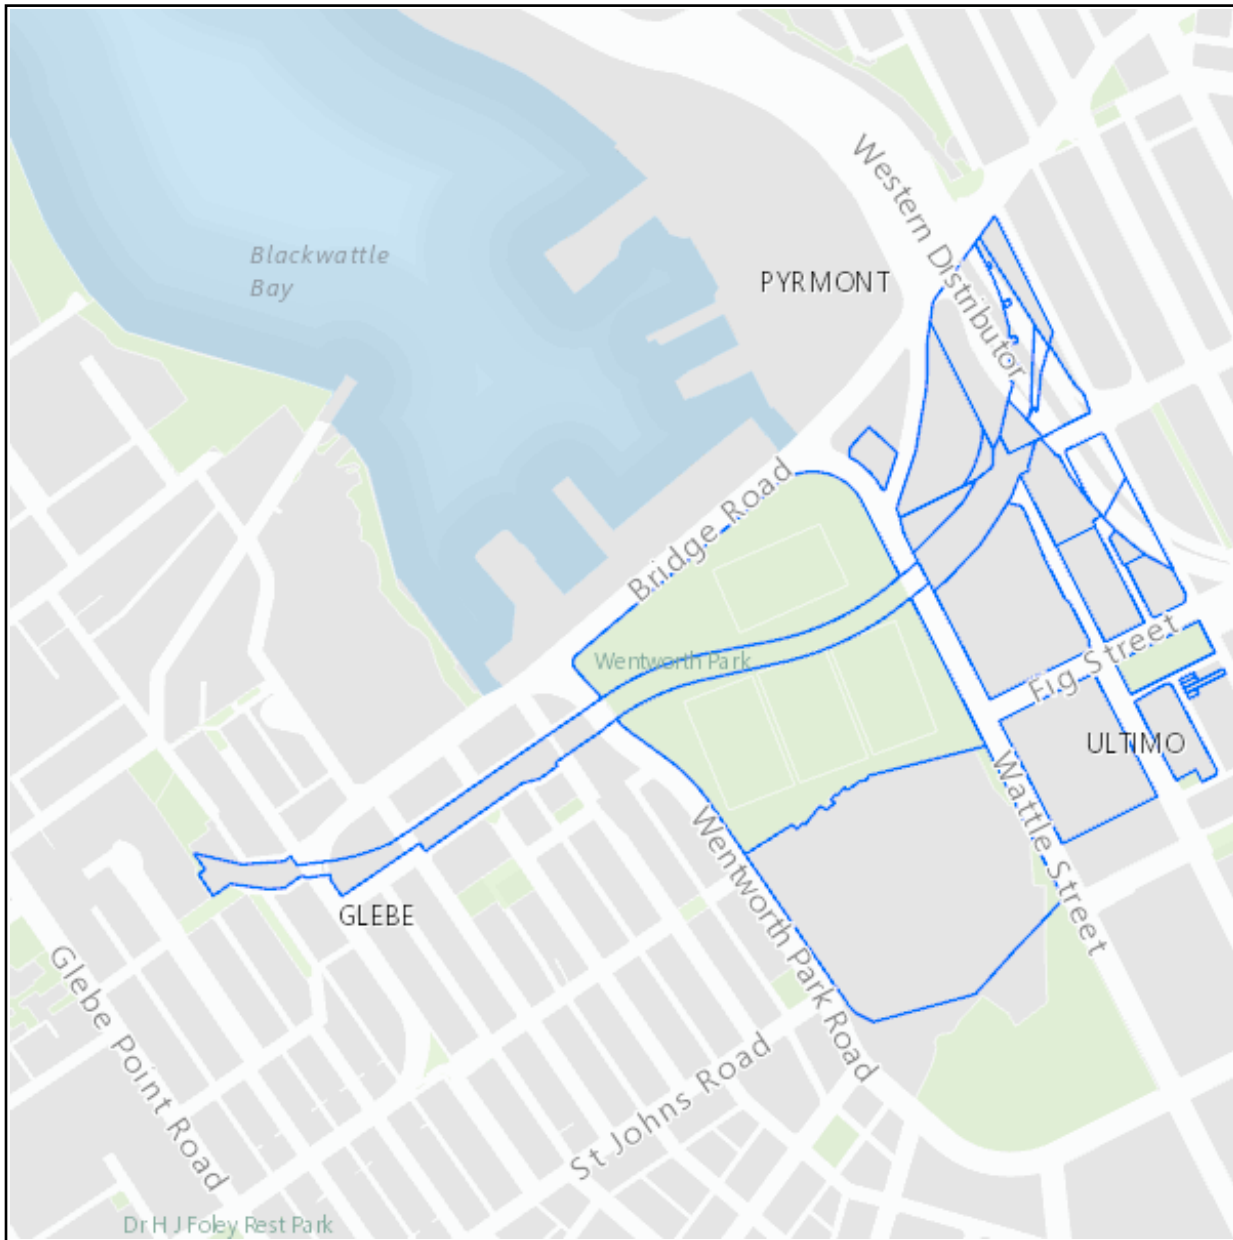

Property Selection Report

9/20/2019

Total Number of Properties Selected:
(Including Sub Properties)

562

Address:

- 400 Allen Street PYRMONT NSW 2009
- 22A Bridge Road GLEBE NSW 2037
- 207-209 Bulwara Road PYRMONT NSW 2009
- 183-205 Bulwara Road PYRMONT NSW 2009
- Unit 1/80 Fig Street PYRMONT NSW 2009
- Unit 3/80 Fig Street PYRMONT NSW 2009
- Unit 5/80 Fig Street PYRMONT NSW 2009
- Unit 7/80 Fig Street PYRMONT NSW 2009
- Unit 9/80 Fig Street PYRMONT NSW 2009
- Unit 11/80 Fig Street PYRMONT NSW 2009
- Unit 13/80 Fig Street PYRMONT NSW 2009
- Unit 15/80 Fig Street PYRMONT NSW 2009
- Unit 17/80 Fig Street PYRMONT NSW 2009
- Unit 19/80 Fig Street PYRMONT NSW 2009
- Unit 21/80 Fig Street PYRMONT NSW 2009
- Unit 23/80 Fig Street PYRMONT NSW 2009